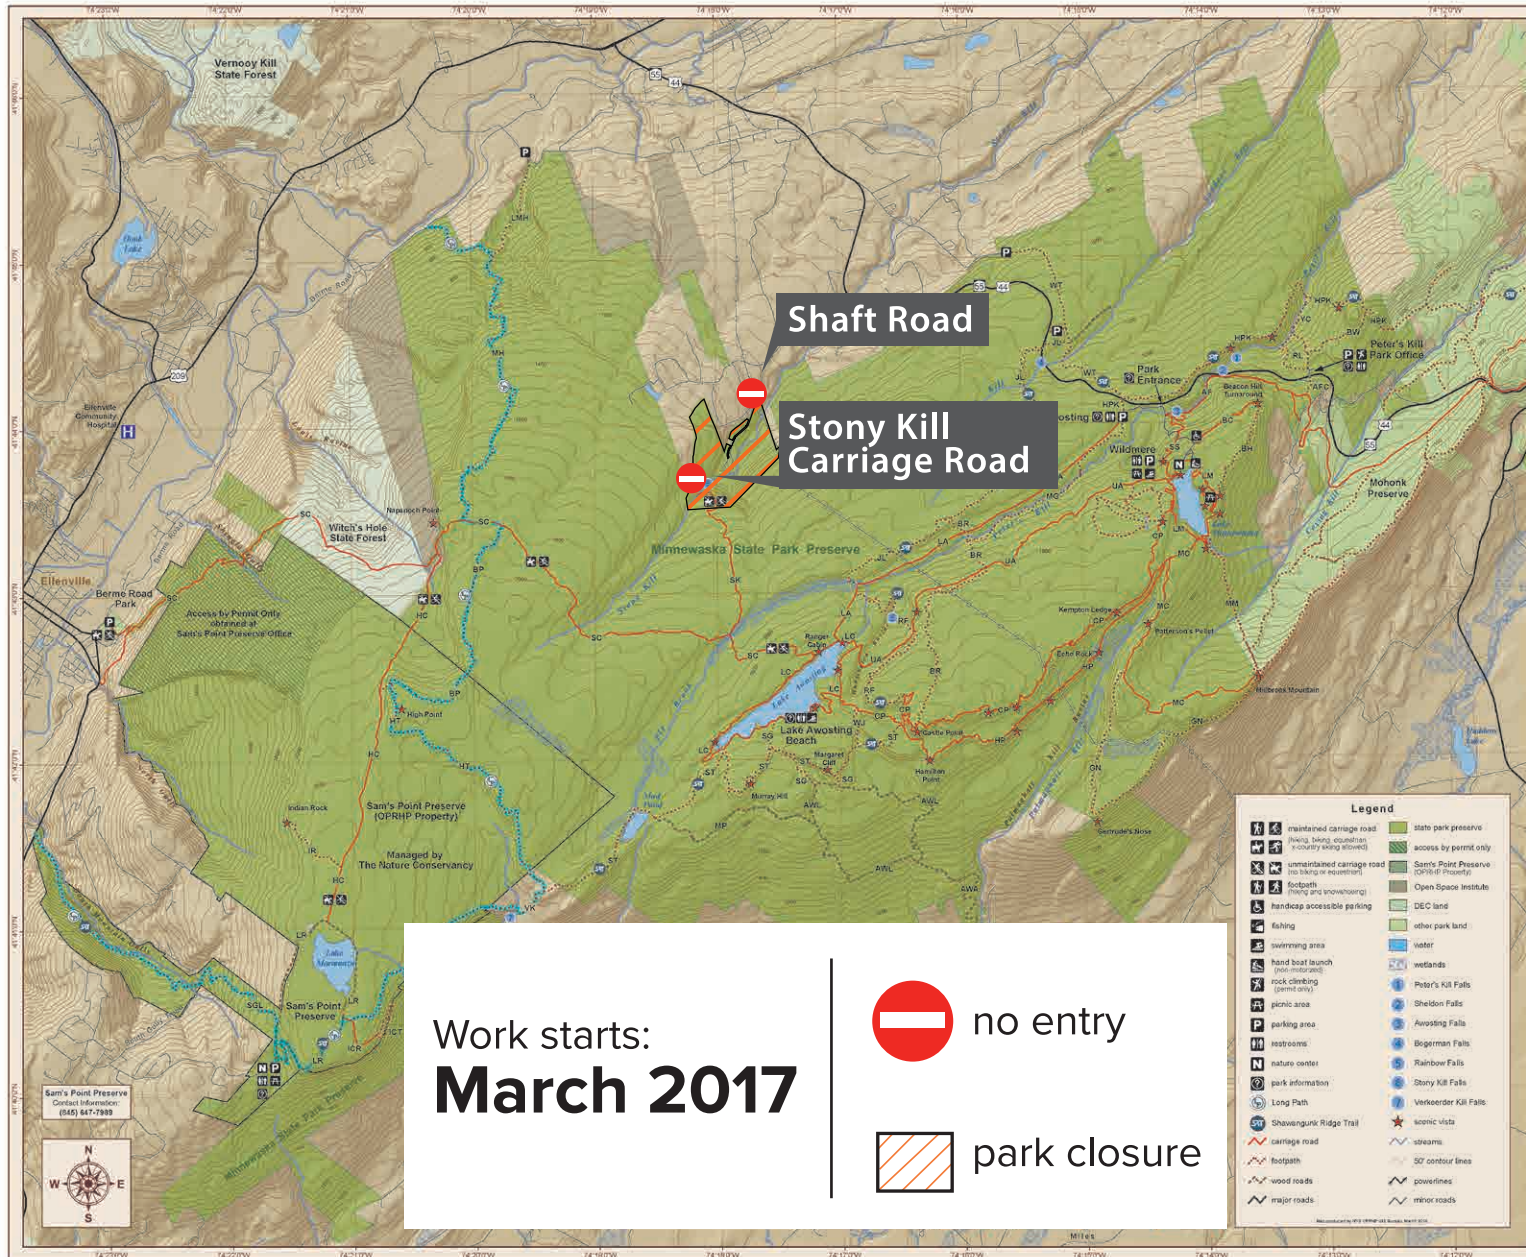

Park Alert: TRAIL CLOSURE

The following trail will be **CLOSED** seven days a week to **ALL PATRONS** for the duration of the project:

Stony Kill Area

The Stony Kill Area is closed to all users seven days a week effective April 1, 2017 through the completion of the trail project.

The area is closed for your safety, as contractor work poses a potential danger to visitors. The area will be reevaluated as the project progresses to determine if we can allow partial access, please call the park office for any updates. Please adhere to posted closures.

Thank you for your cooperation.
Park Management

Minnewaska State Park Preserve
PO Box 893, New Paltz, NY 12561 • 845-255-0752 • parks.ny.gov

Parks, Recreation and Historic Preservation