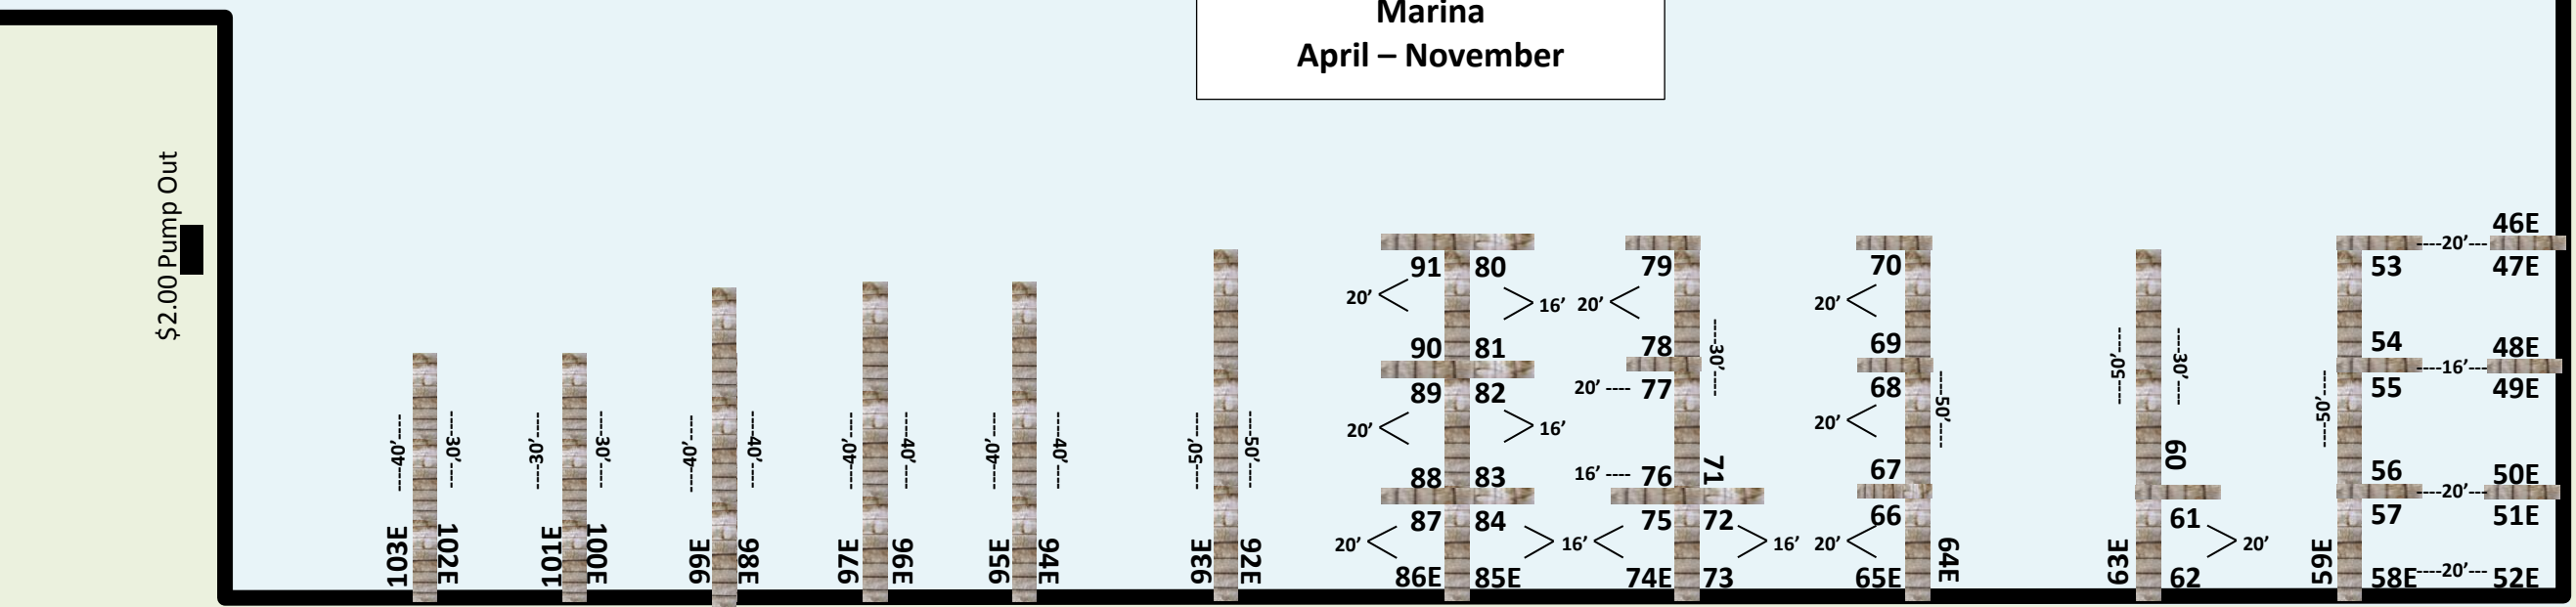

*Sampson State Park Marina*

Seneca Lake

Please **NO** Fishing in the  
Marina  
April – November

# Sampson State Park Marina