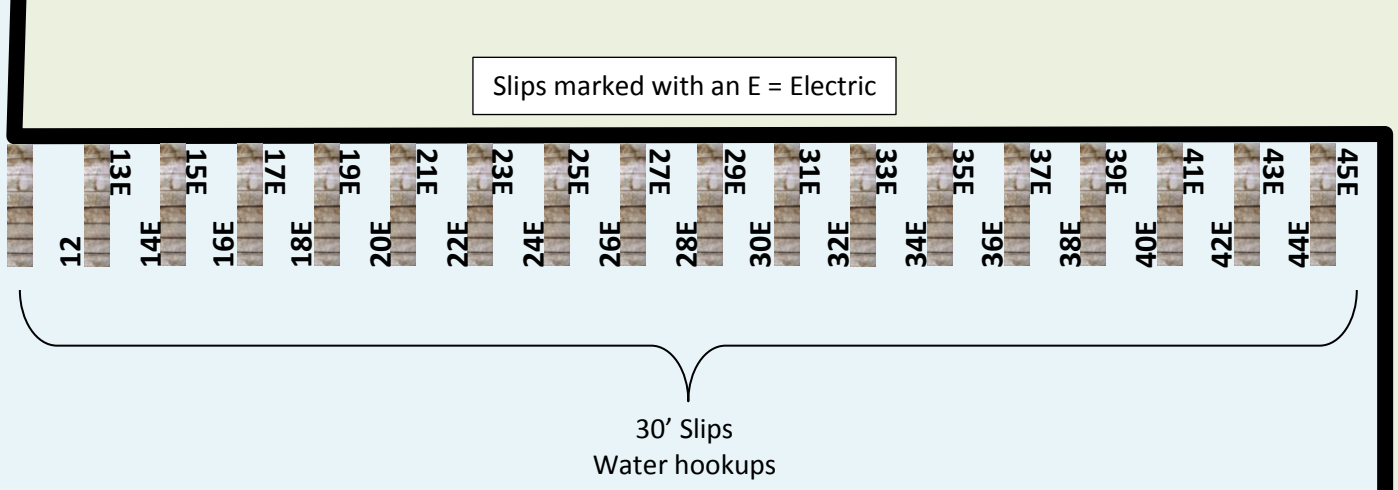

*Sampson State Park Marina*

Seneca Lake

Please **NO** Fishing in the  
Marina  
April – November