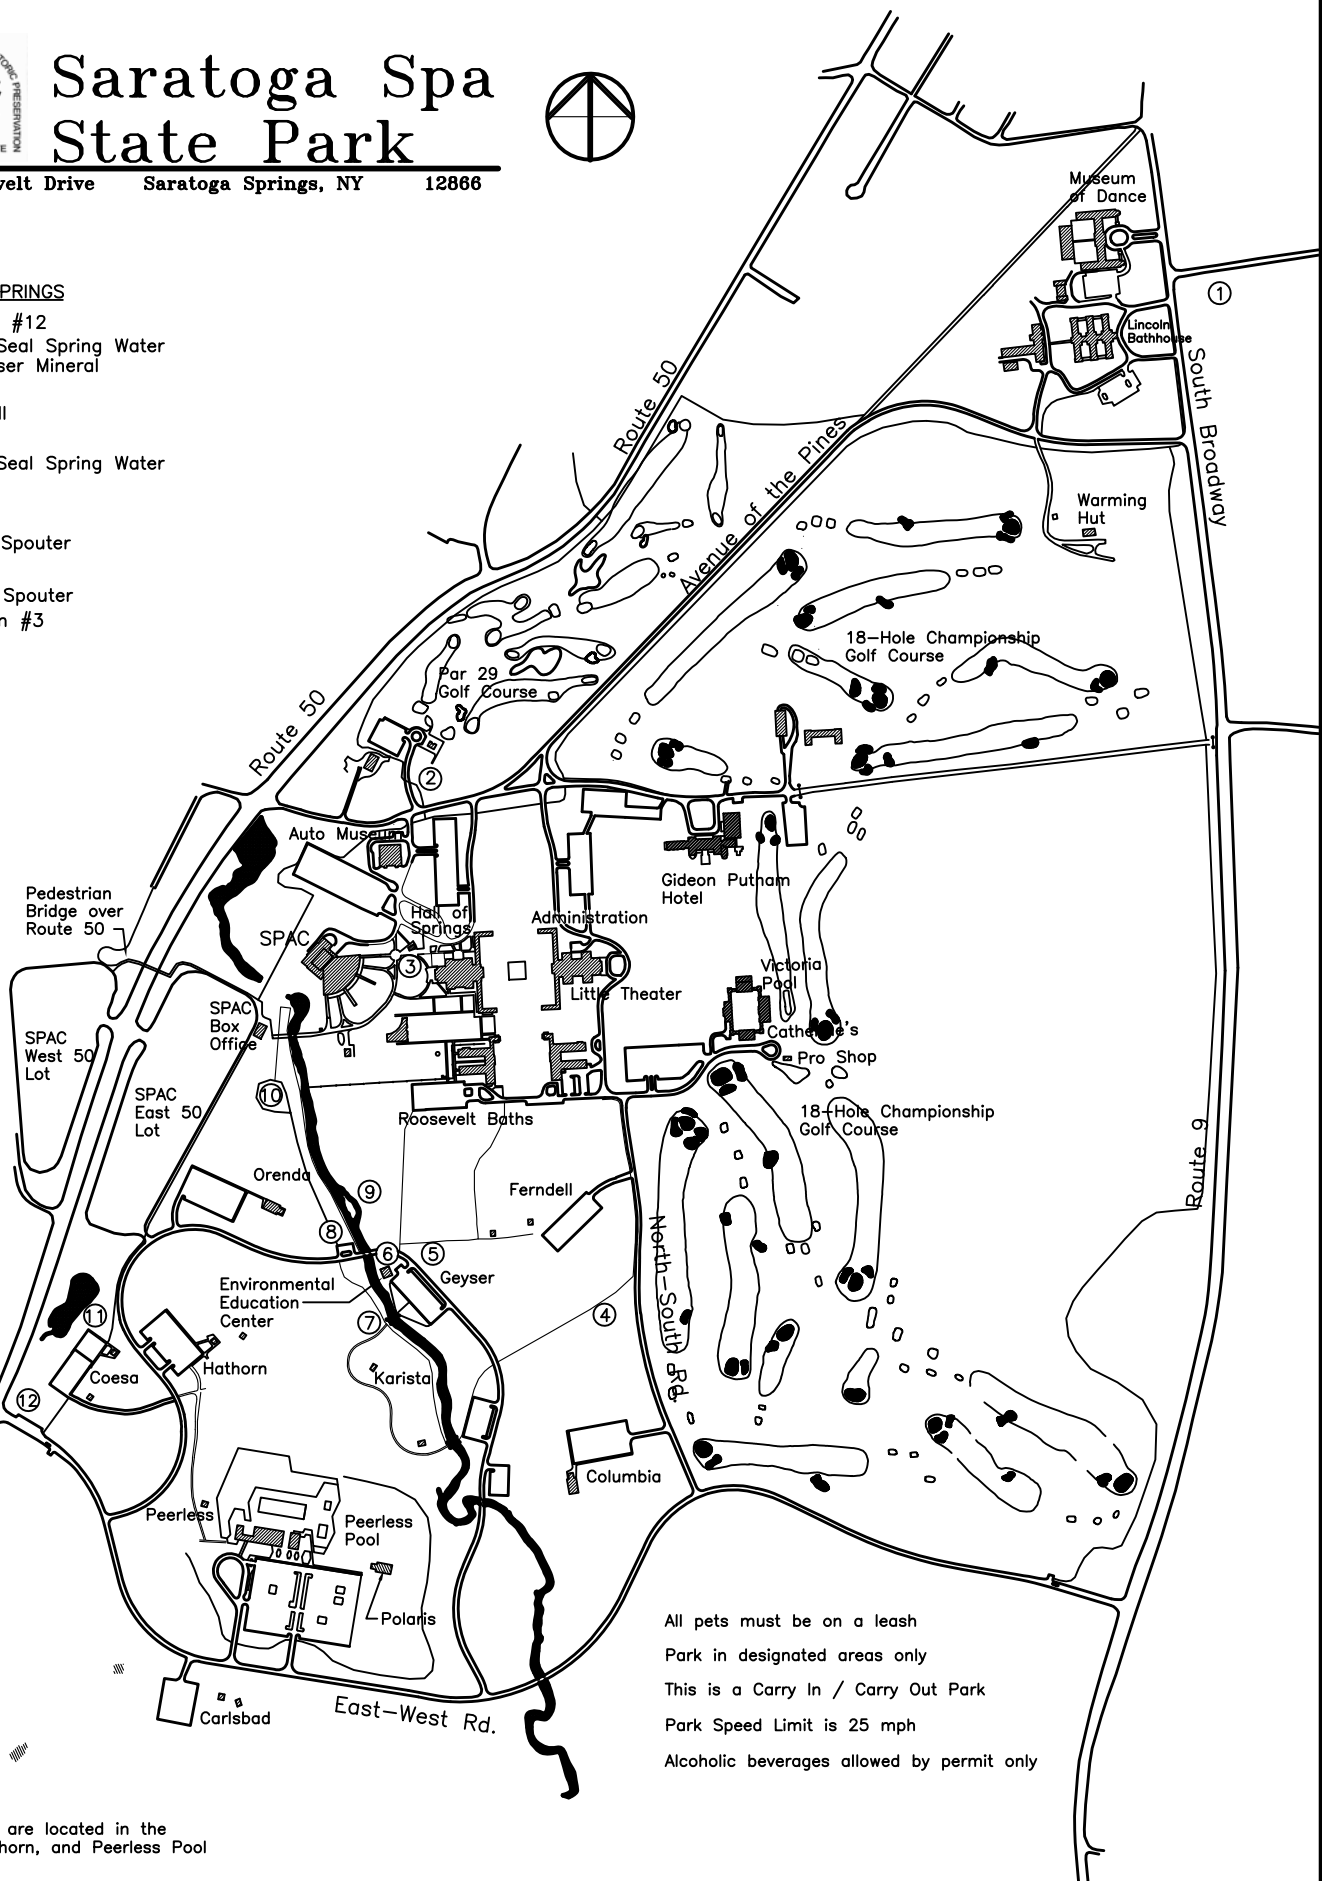

Saratoga Spa State Park

19 Roosevelt Drive Saratoga Springs, NY 12866

MINERAL SPRINGS

- ① Lincoln #12
- ② State Seal Spring Water & Geyser Mineral
- ③ Charlie
- ④ Ferndell
- ⑤ Polaris
- ⑥ State Seal Spring Water
- ⑦ Karista
- ⑧ Hayes
- ⑨ Island Spouter
- ⑩ Orenda
- ⑪ Coesa Spouter
- ⑫ Hathorn #3

All pets must be on a leash
Park in designated areas only
This is a Carry In / Carry Out Park
Park Speed Limit is 25 mph
Alcoholic beverages allowed by permit only

* Playgrounds are located in the Geyser, Hathorn, and Peerless Pool areas.