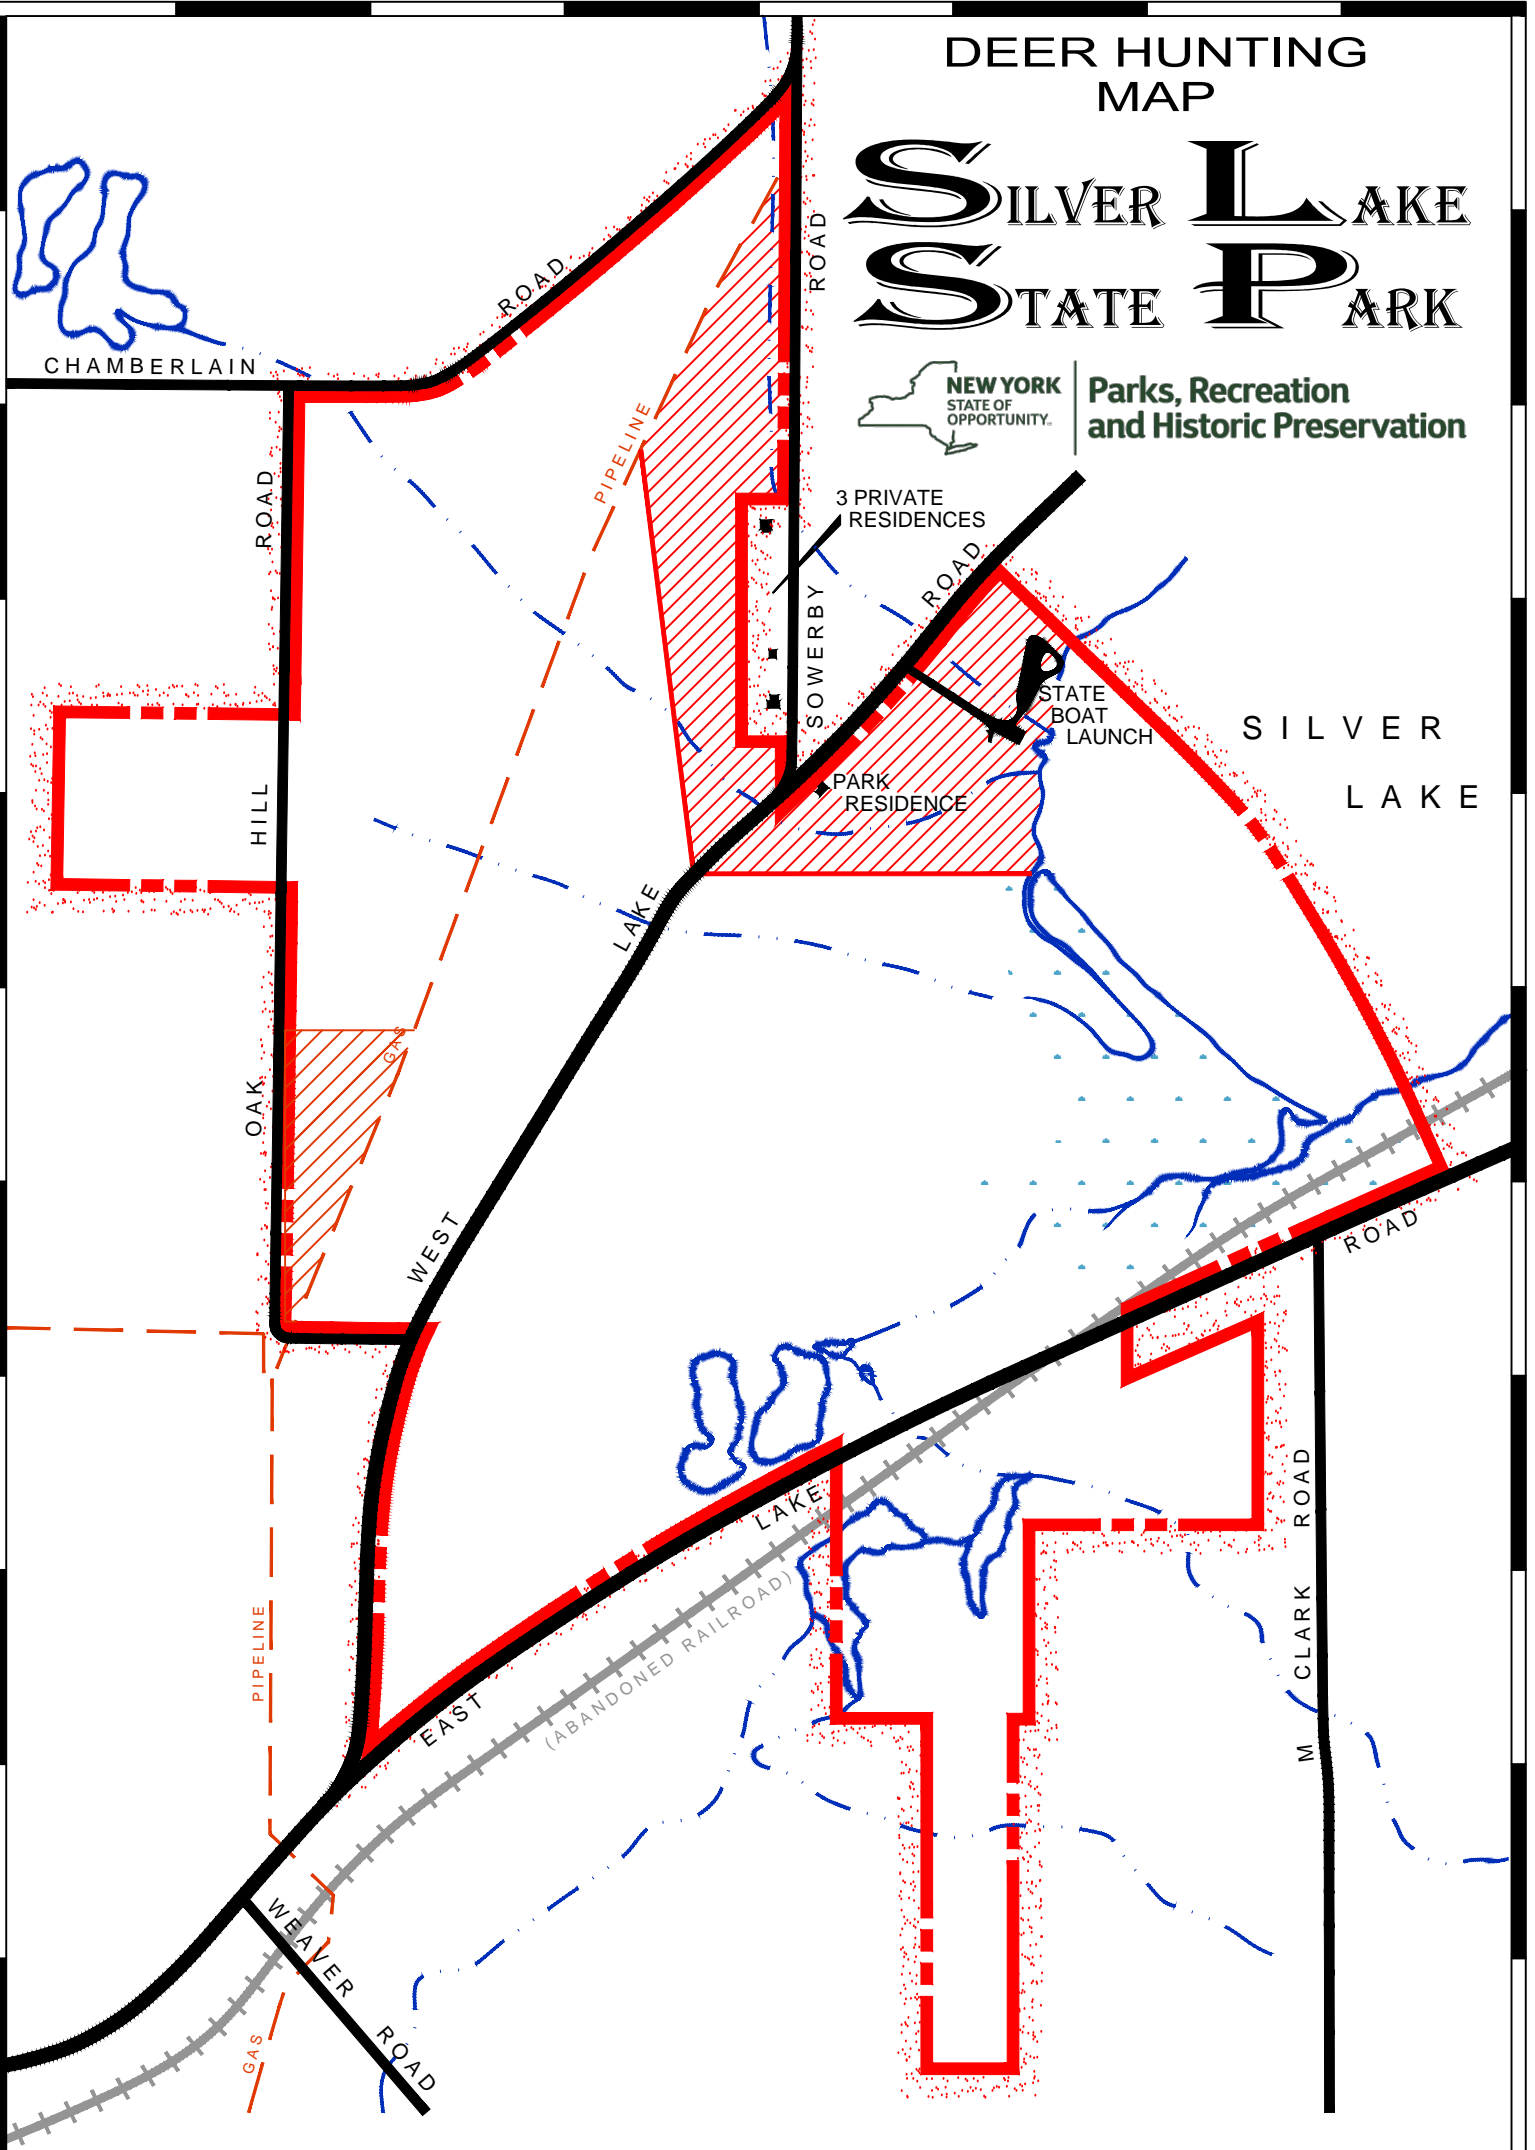

DEER HUNTING MAP

SILVER LAKE STATE PARK

Parks, Recreation and Historic Preservation

 **NO HUNTING**

* PLEASE RESPECT THE RIGHTS OF ALL ADJACENT LAND OWNERS

* **NO HUNTING WITHIN 500 FEET OF RESIDENCES**

- PAVED ROAD 
- PARK BOUNDARY 
- STREAM 
- GAS LINE 
- MARSH 

NEW YORK STATE
OFFICE OF PARKS, RECREATION & HISTORIC PRESERVATION
GENESSEE STATE PARK REGION
1 LETCHWORTH STATE PARK, CASTILE, N.Y. 14427
PHONE: (585)493-3600
PARK POLICE: (585)658-4692