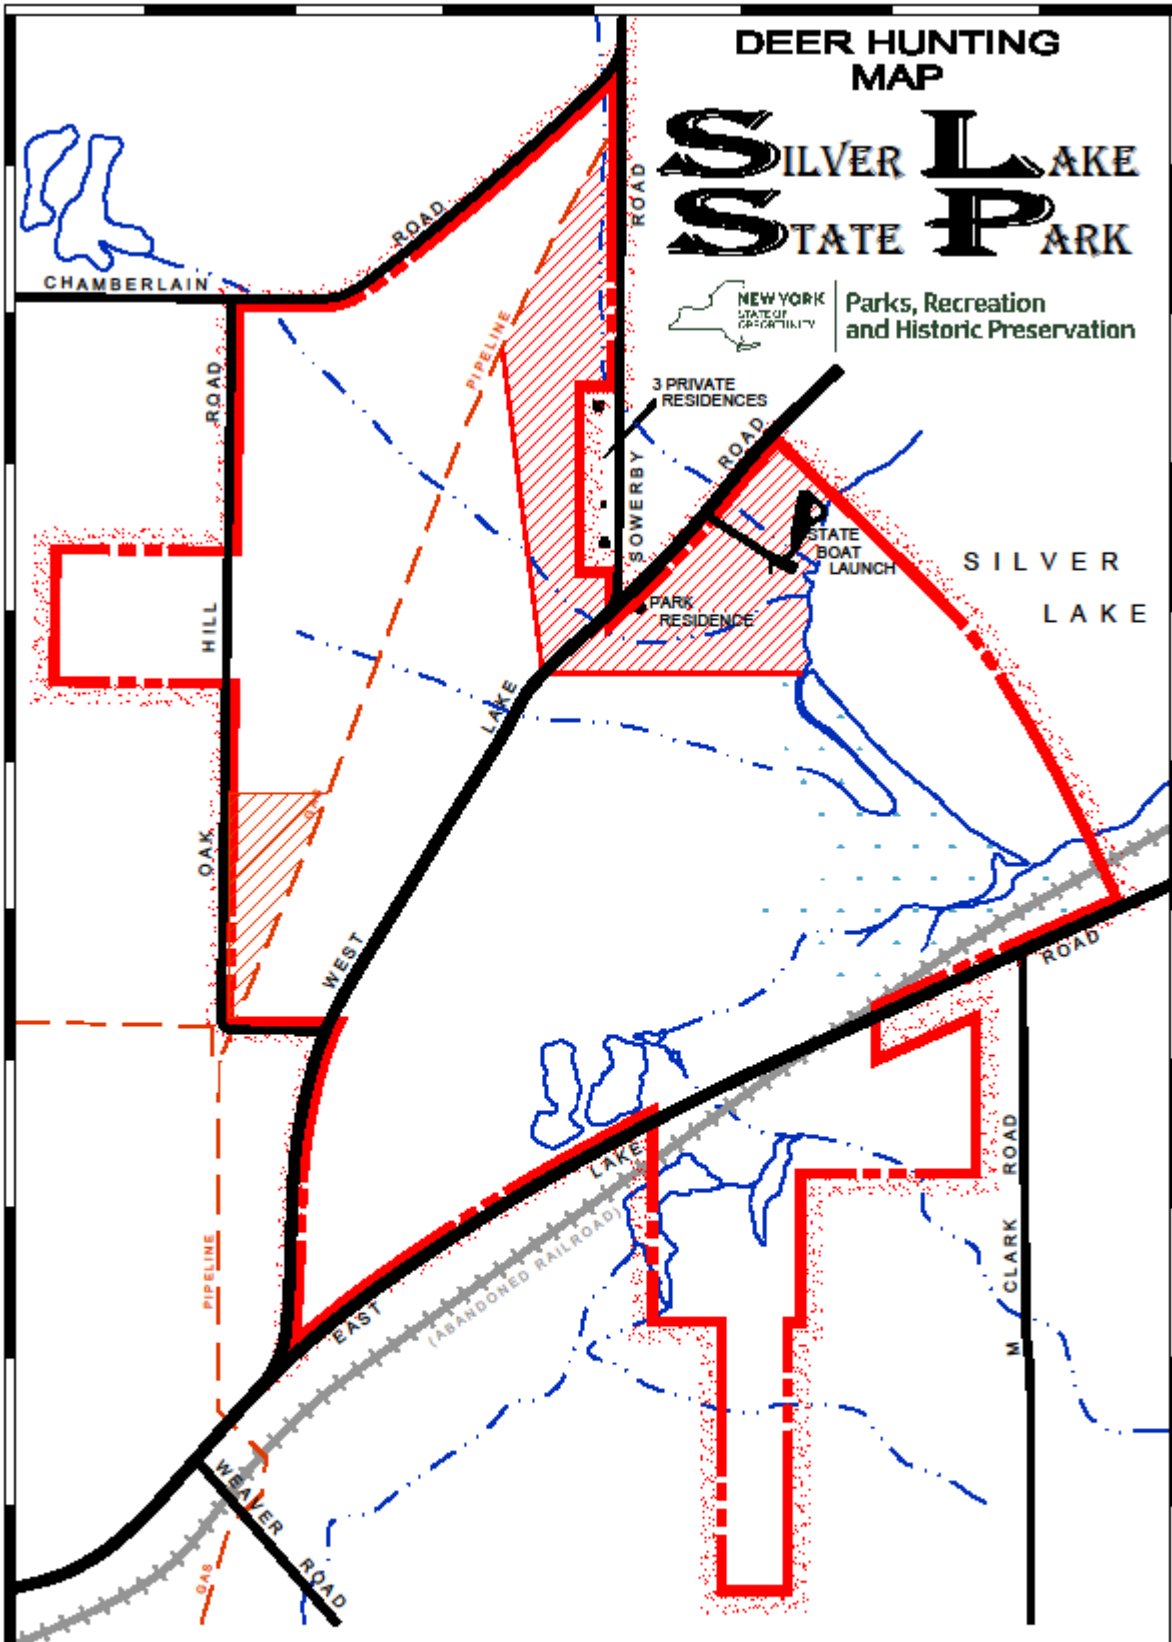

Please indicate number of each: ___Buck _____ Doe _____ Fawn-male ___Fawn – female ___Bear

SMALL GAME: _____ SPECIES TAKEN: _____

TOTAL HOURS HUNTED: _____ BACK TAG # _____

NAME: _____

SIGNATURE: _____

Internet

DEER HUNTING MAP

SILVER LAKE STATE PARK

Parks, Recreation
and Historic Preservation

 **NO HUNTING**

*PLEASE RESPECT THE RIGHTS
OF ALL ADJACENT LAND OWNERS

***NO HUNTING WITHIN
500 FEET OF RESIDENCES**

PAVED ROAD
PARK BOUNDARY
STREAM
GAS LINE
MARSH