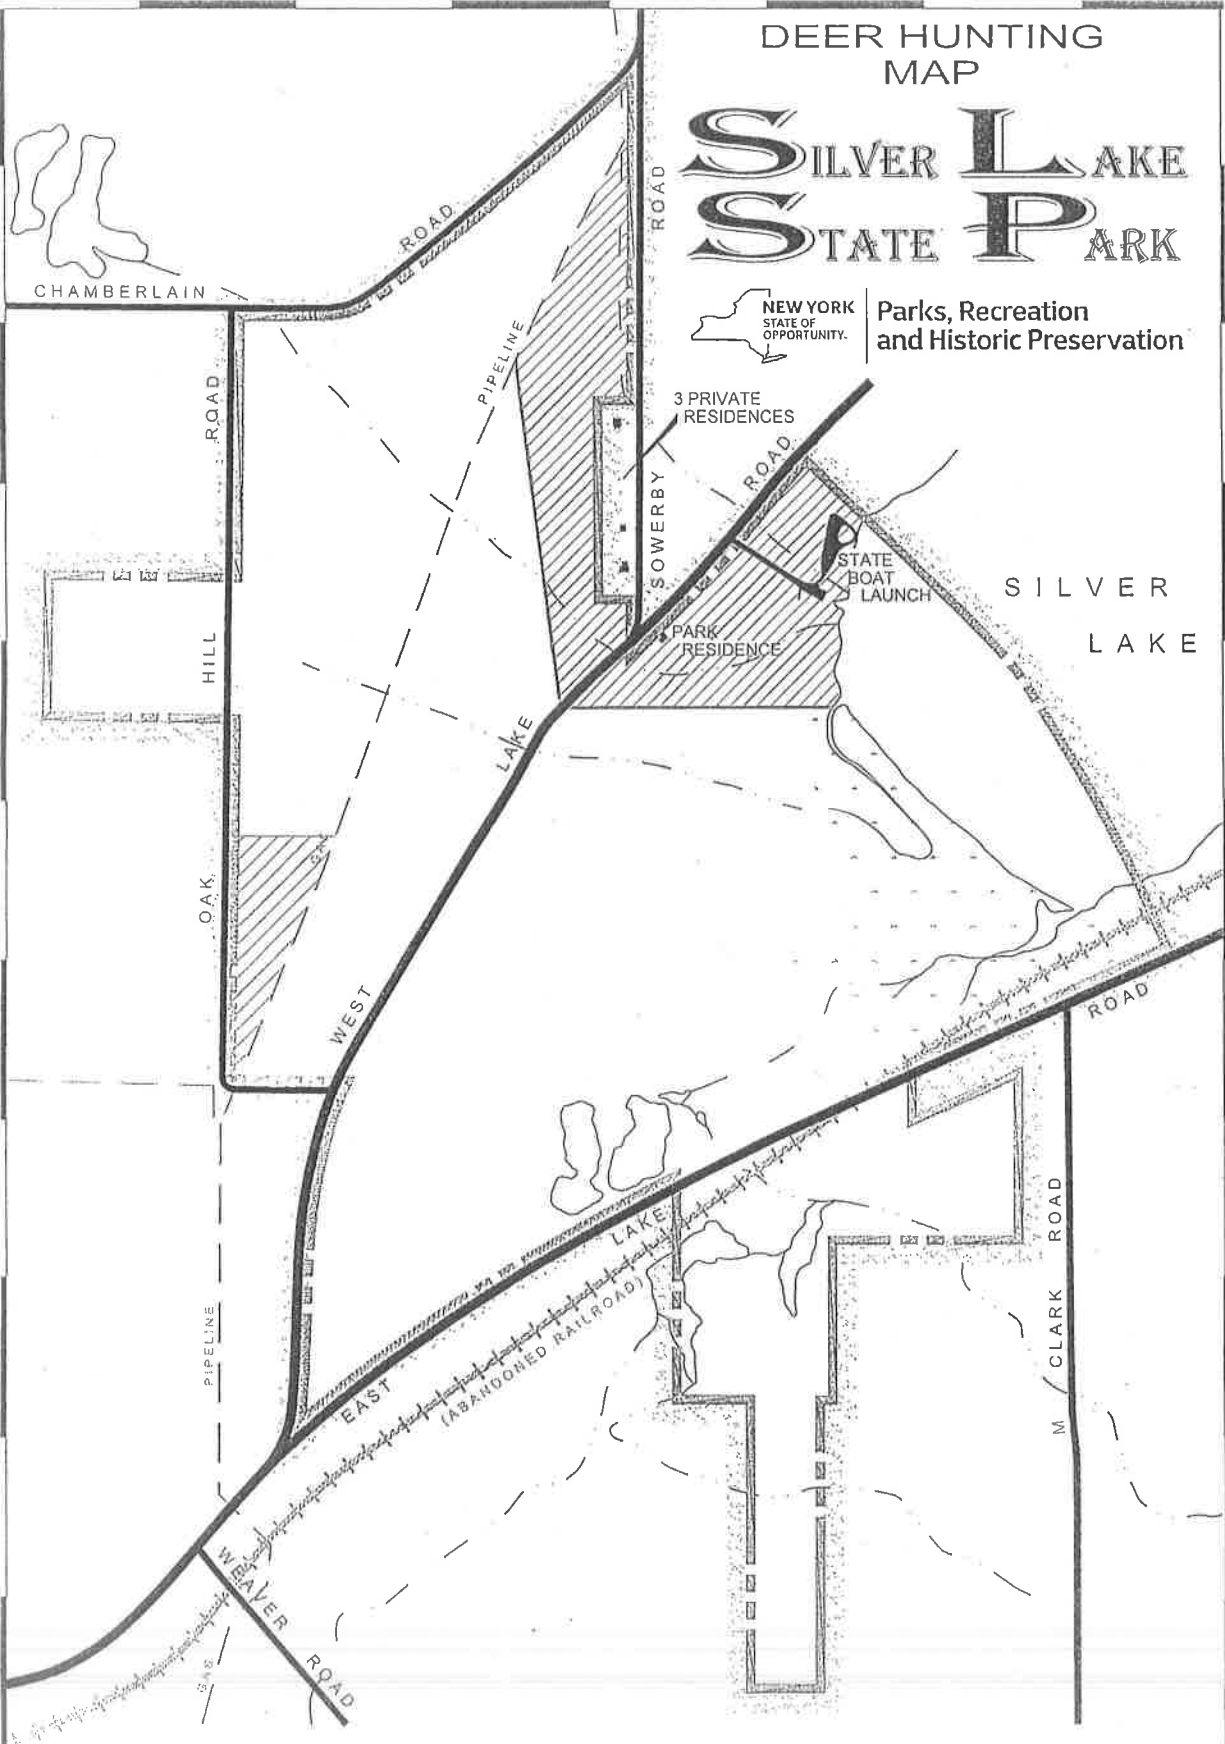

DEER HUNTING  
MAP

SILVER LAKE  
STATE PARK

Parks, Recreation  
and Historic Preservation

 NO HUNTING

\*PLEASE RESPECT THE RIGHTS  
OF ALL ADJACENT LAND OWNERS

\*NO HUNTING WITHIN  
500 FEET OF RESIDENCES

- PAVED ROAD 
- PARK BOUNDARY 
- STREAM 
- GAS LINE 
- MARSH 