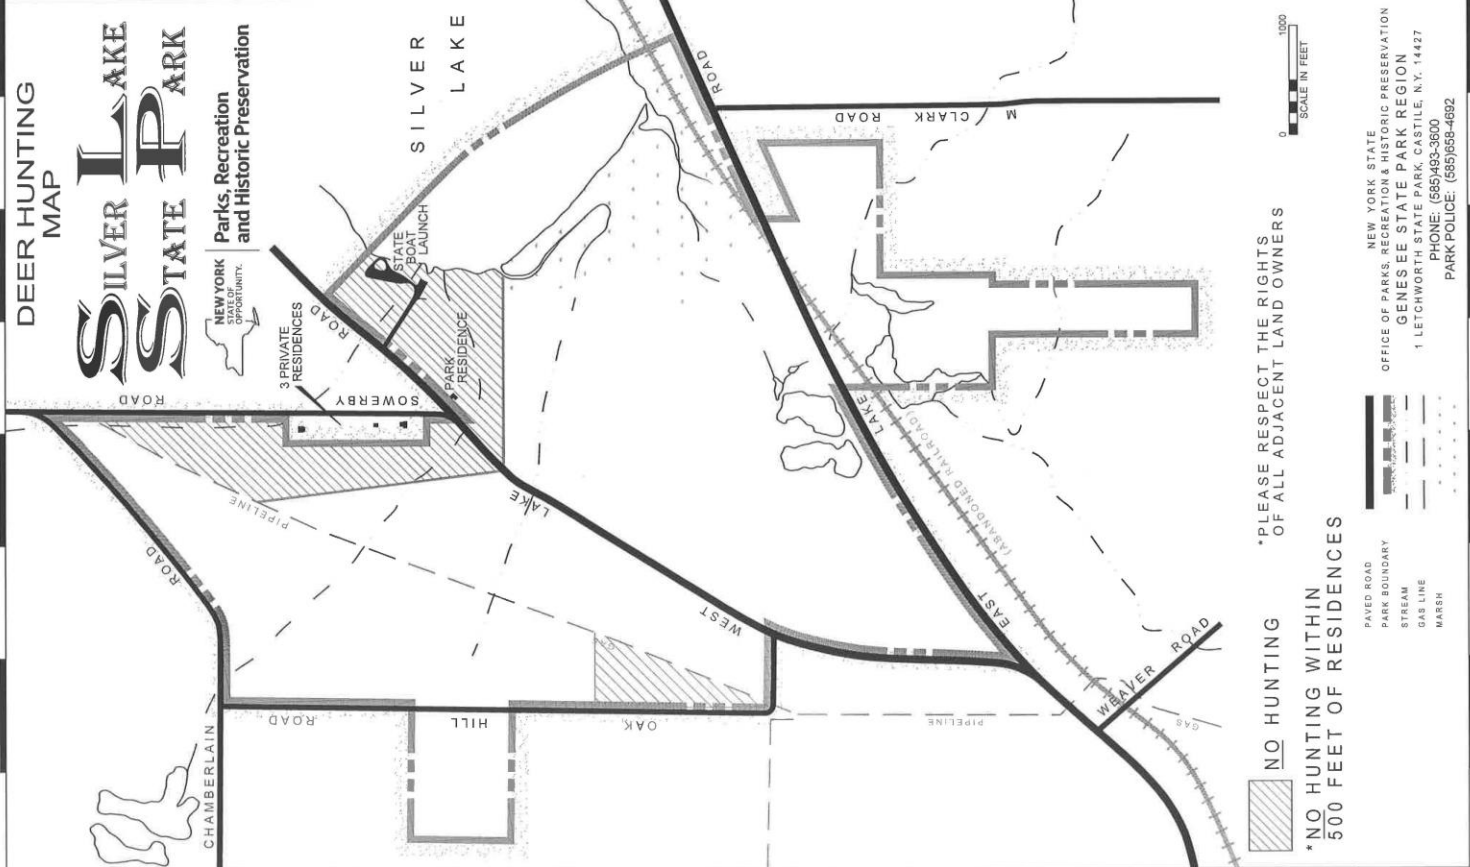

DEER HUNTING
MAP

SILVER LAKE
STATE PARK

NEW YORK STATE
DEPARTMENT OF
PARKS, RECREATION
& HISTORIC PRESERVATION

NO HUNTING
OF ALL ADJACENT LAND OWNERS

NO HUNTING WITHIN
500 FEET OF RESIDENCES

NEW YORK STATE
OFFICE OF PARKS, RECREATION & HISTORIC PRESERVATION
GENESEE STATE PARK REGION
1 LETCHWORTH STATE PARK, CASTILE, N.Y. 14427
PHONE: (585)483-3600
PARK POLICE: (585)658-4892

PAVED ROAD
PARK BOUNDARY
STREAM
GAS LINE
MASS

LEGEND

Internet