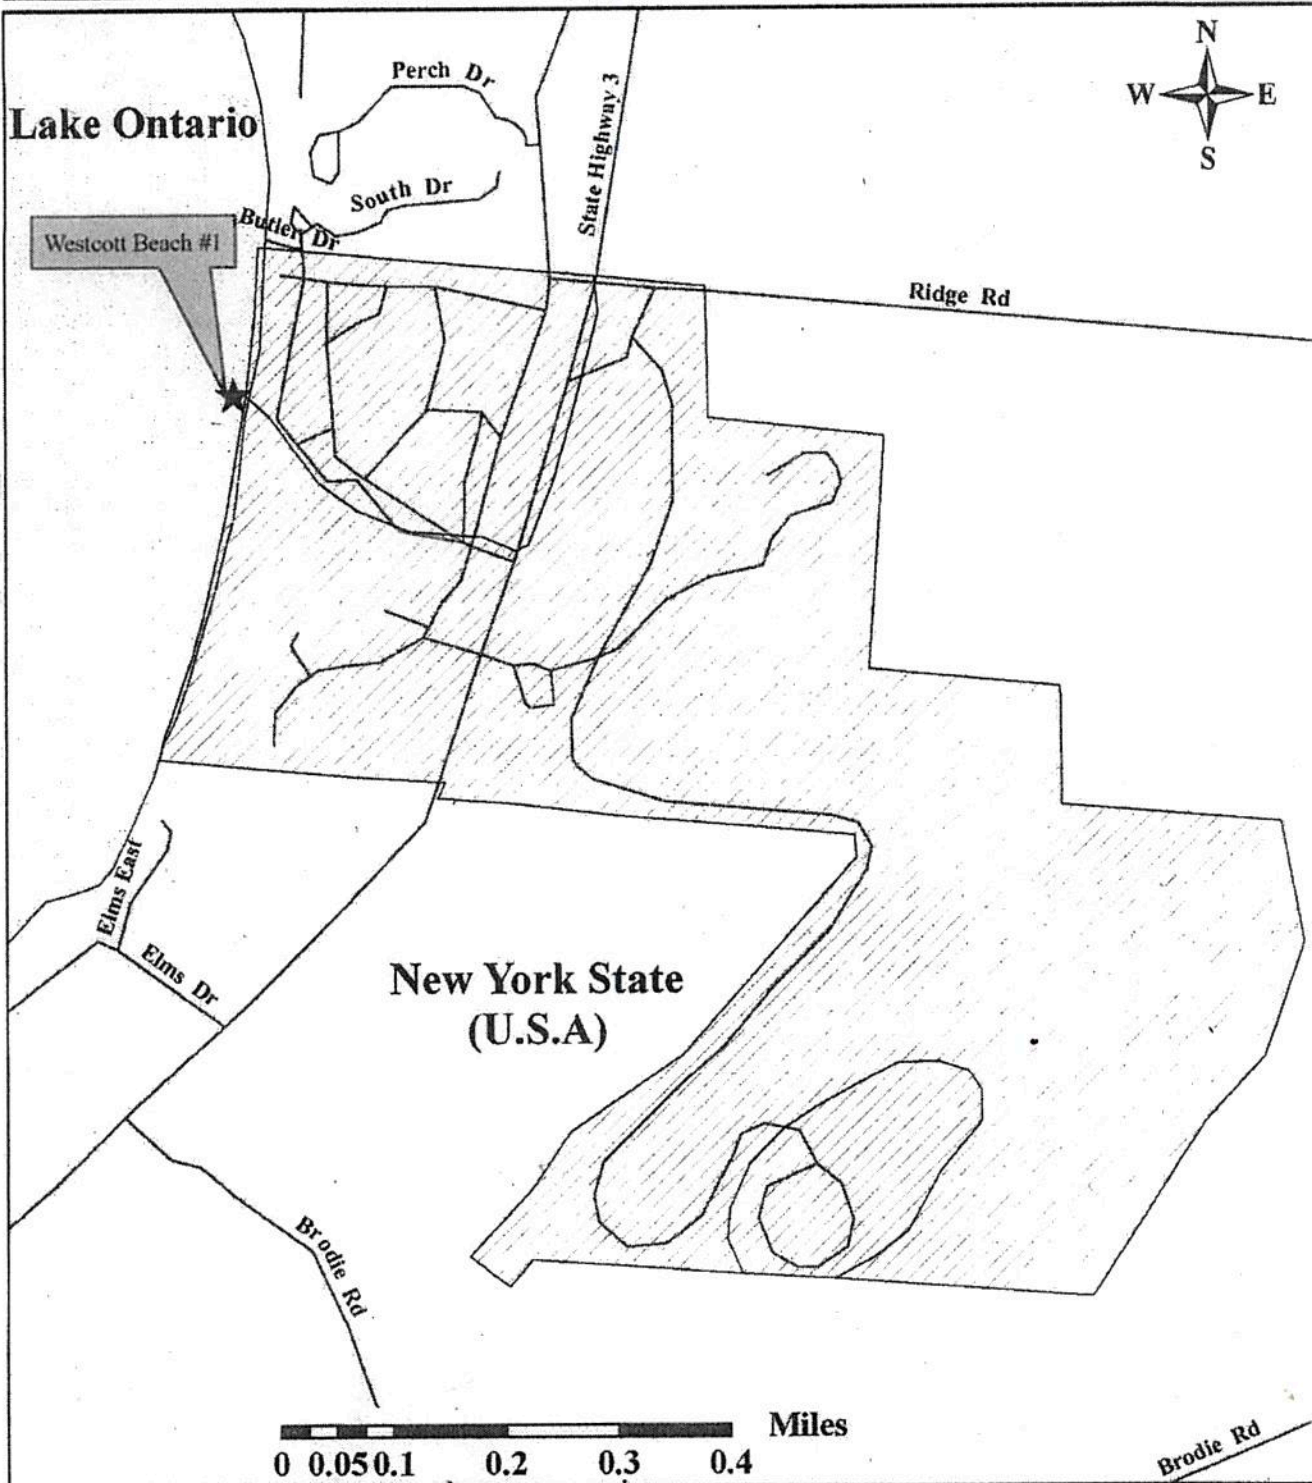

Westcott Beach State Park Blind Site Location

-  State Park
-  Lake Ontario
-  Jefferson Cnty Roads
-  Blind Site

Map Composed by Richard P. (Dick) McDonald
 NYS DEC Region 6 Stewardship Biologist
 These data are intended to aid in a state or regional assessment of natural resources and are not intended for use at a scale finer than 1:100,000.
 This is a generalized location map and not an official survey.