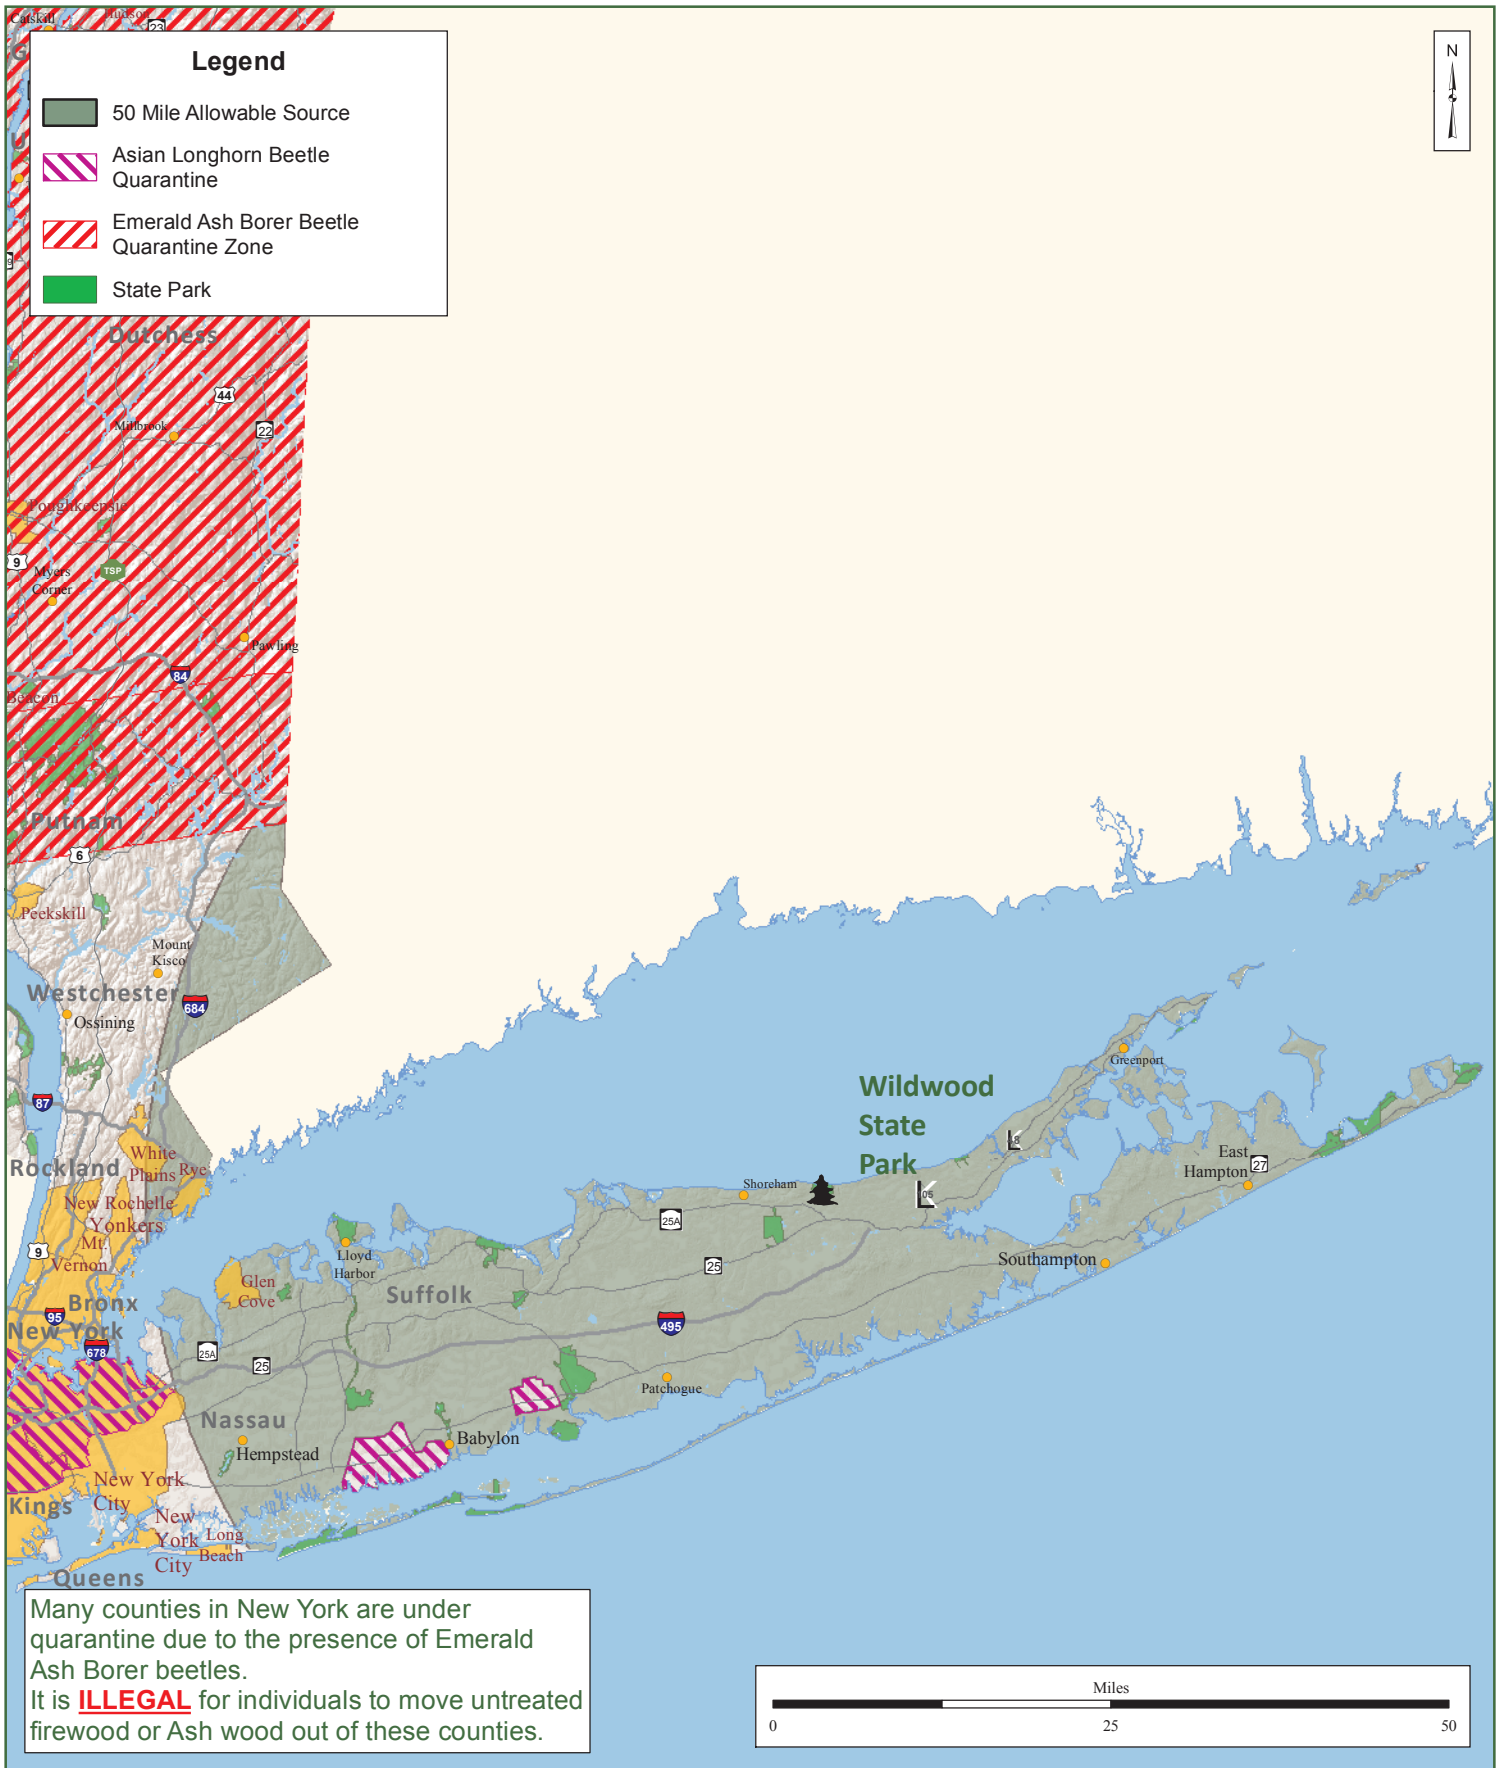

### Legend

-  50 Mile Allowable Source
-  Asian Longhorn Beetle Quarantine
-  Emerald Ash Borer Beetle Quarantine Zone
-  State Park

Many counties in New York are under quarantine due to the presence of Emerald Ash Borer beetles.  
It is **ILLEGAL** for individuals to move untreated firewood or Ash wood out of these counties.

## Untreated Firewood Source Area Wildwood State Park

Map produced by NYSOPRHP GIS Bureau,  
May 02, 2013.