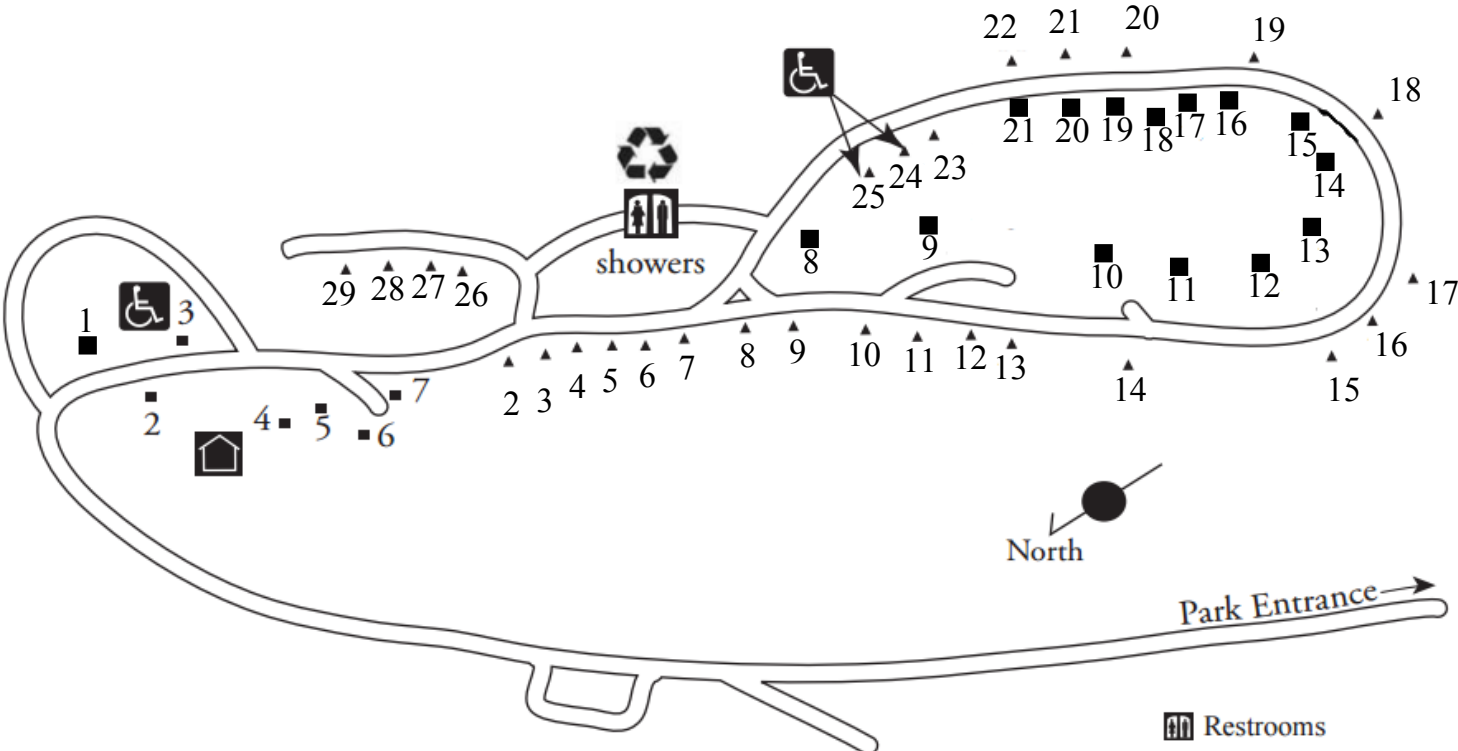

Buttermilk Falls State Park Camping Area

-  Restrooms
-  Picnic Shelter
-  Accessible
-  Recycling/Dumpster
-  Campsite
-  Cabin