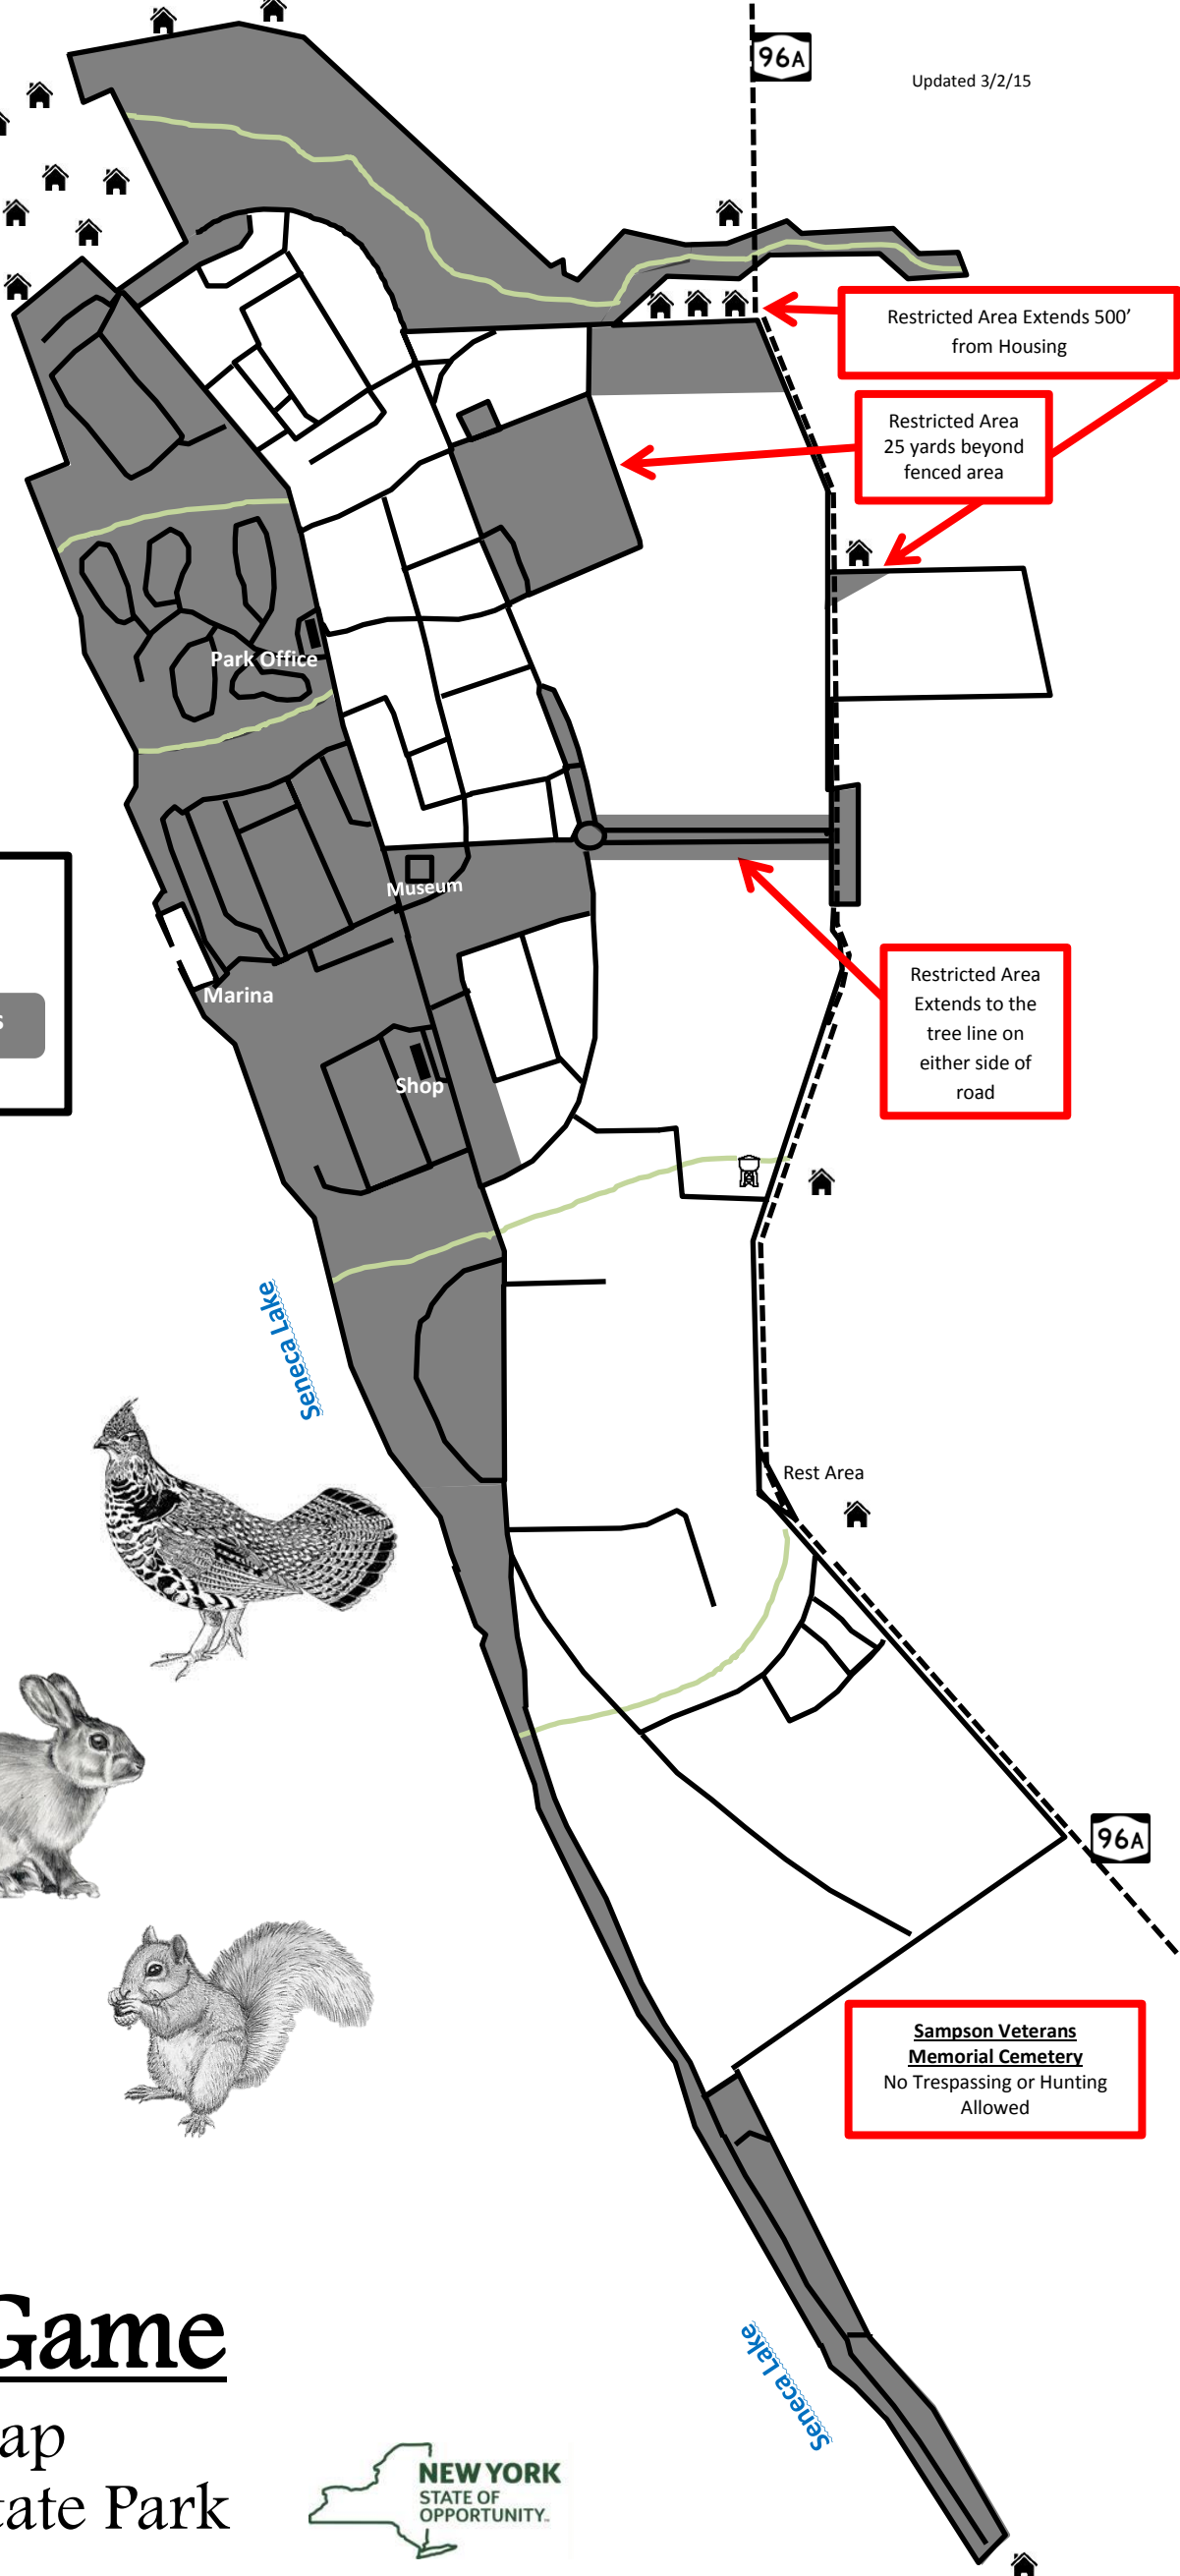

96A

Seneca Lake

Restricted Area Extends 500' from Housing

Restricted Area 25 yards beyond fenced area

Restricted Area Extends to the tree line on either side of road

Sampson Veterans Memorial Cemetery
No Trespassing or Hunting Allowed

Key

-  Ravines
-  96A
-  Restricted Areas

Small Game

Hunting Map Sampson State Park